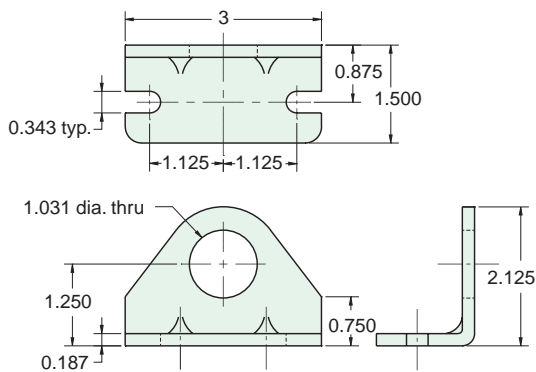

1 1/8" BORE MOUNTING BRACKETS

FB-2891

Foot Mounting Bracket

12346

Rod Clevis Assembly

12456

Female Clevis Mounting Bracket

12458

Male Clevis Mounting Bracket