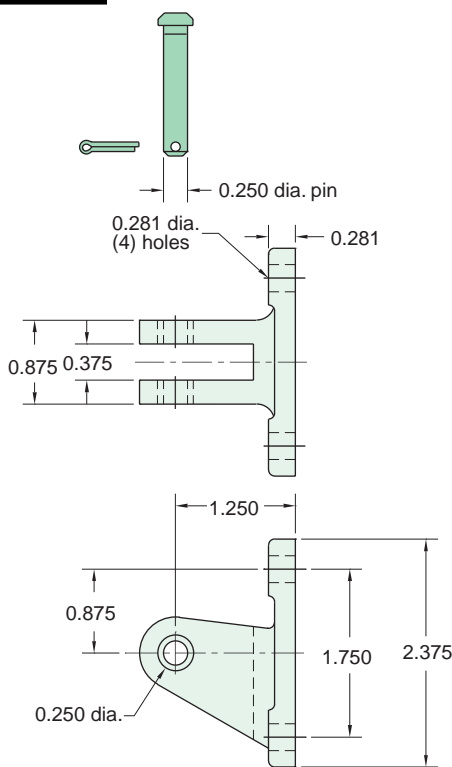

1 1/8" BORE MOUNTING BRACKETS

FB-2891

Foot Mounting Bracket

12346

Rod Clevis Assembly

12456

Female Clevis Mounting Bracket

12458

Male Clevis Mounting Bracket