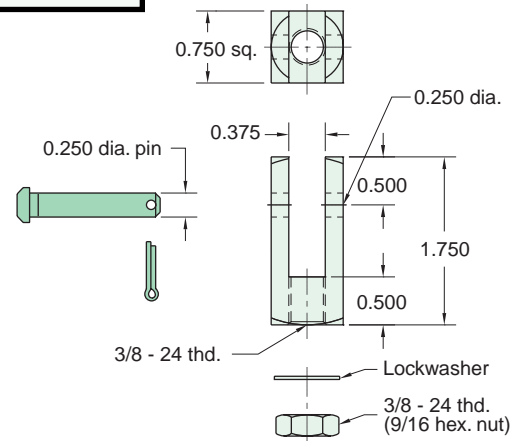

1 1/8" BORE MOUNTING BRACKETS

FB-2891

Foot Mounting Bracket

12346

Rod Clevis Assembly

12456

Female Clevis Mounting Bracket

12458

Male Clevis Mounting Bracket